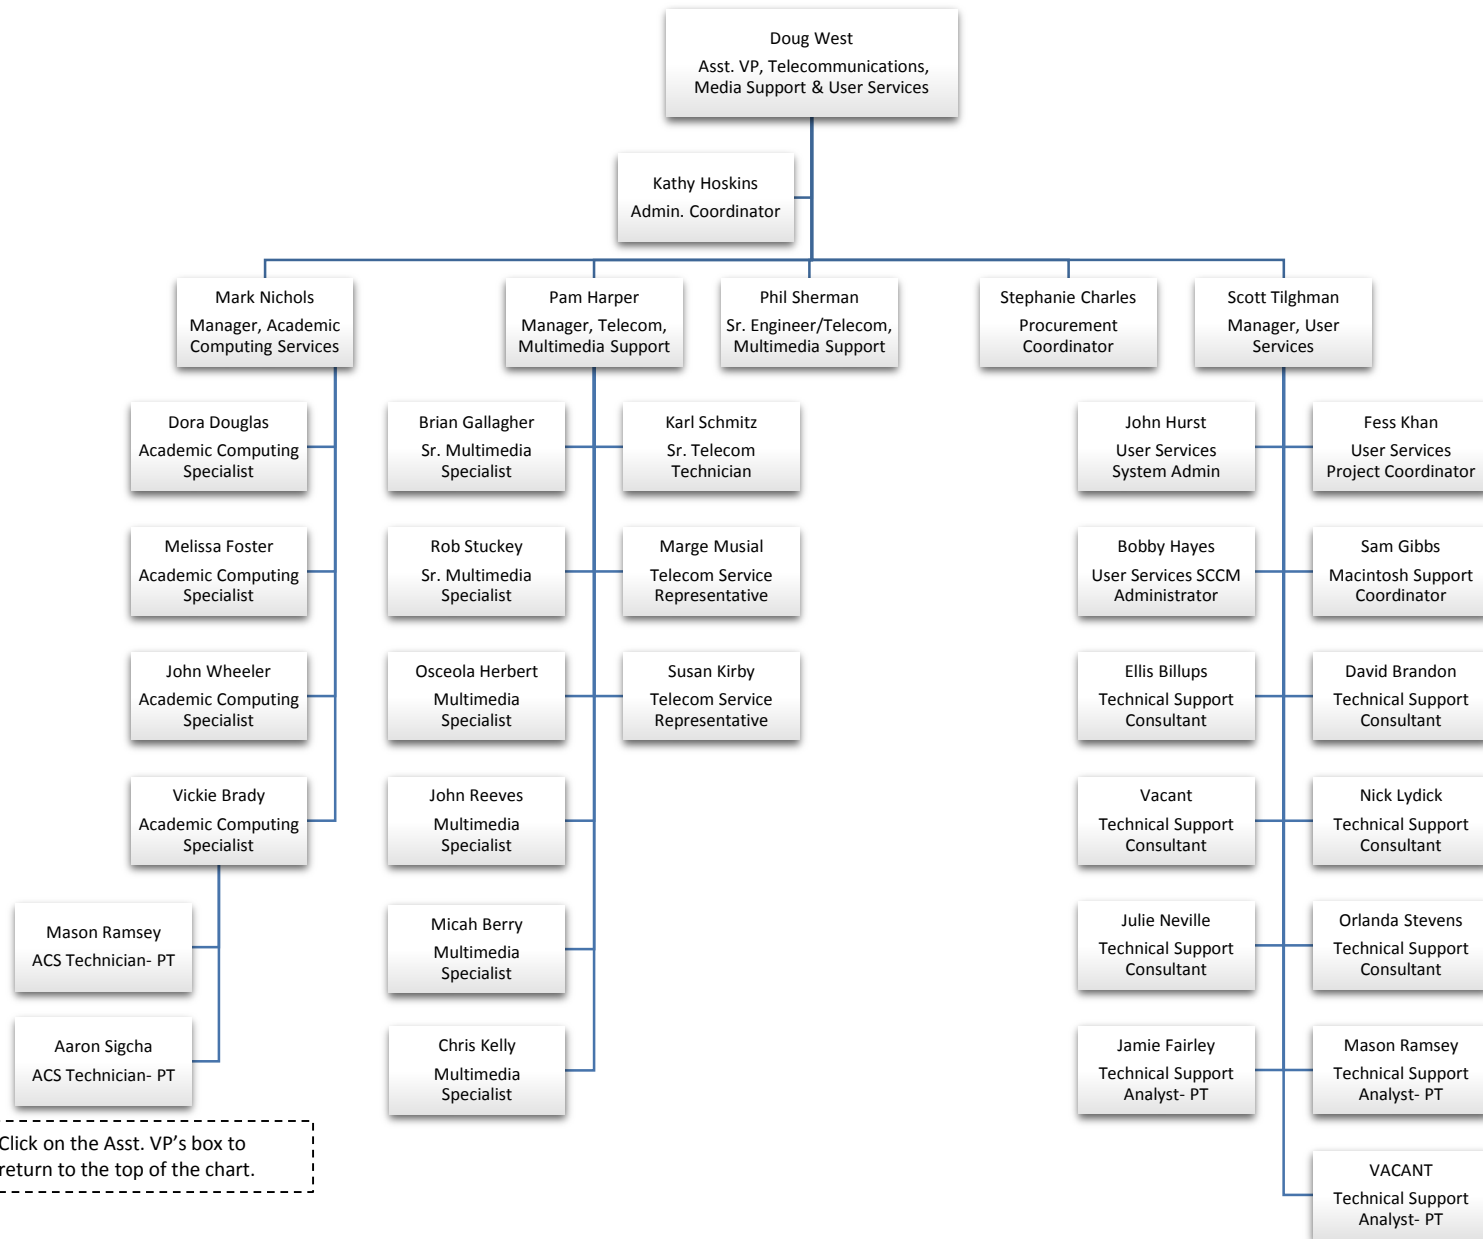

INFORMATION SERVICES

Division Organizational Chart

Click on the Asst. VP/Director's
box to see the department chart.

INFORMATION SERVICES

Telecommunications, Media Support & User Services

Click on the Asst. VP's box to return to the top of the chart.

INFORMATION SERVICES

Systems and Networks

Click on the Asst. VP's box to return to the top of the chart.

INFORMATION SERVICES

Web Services

Click on the Director's box to return to the top of the chart.