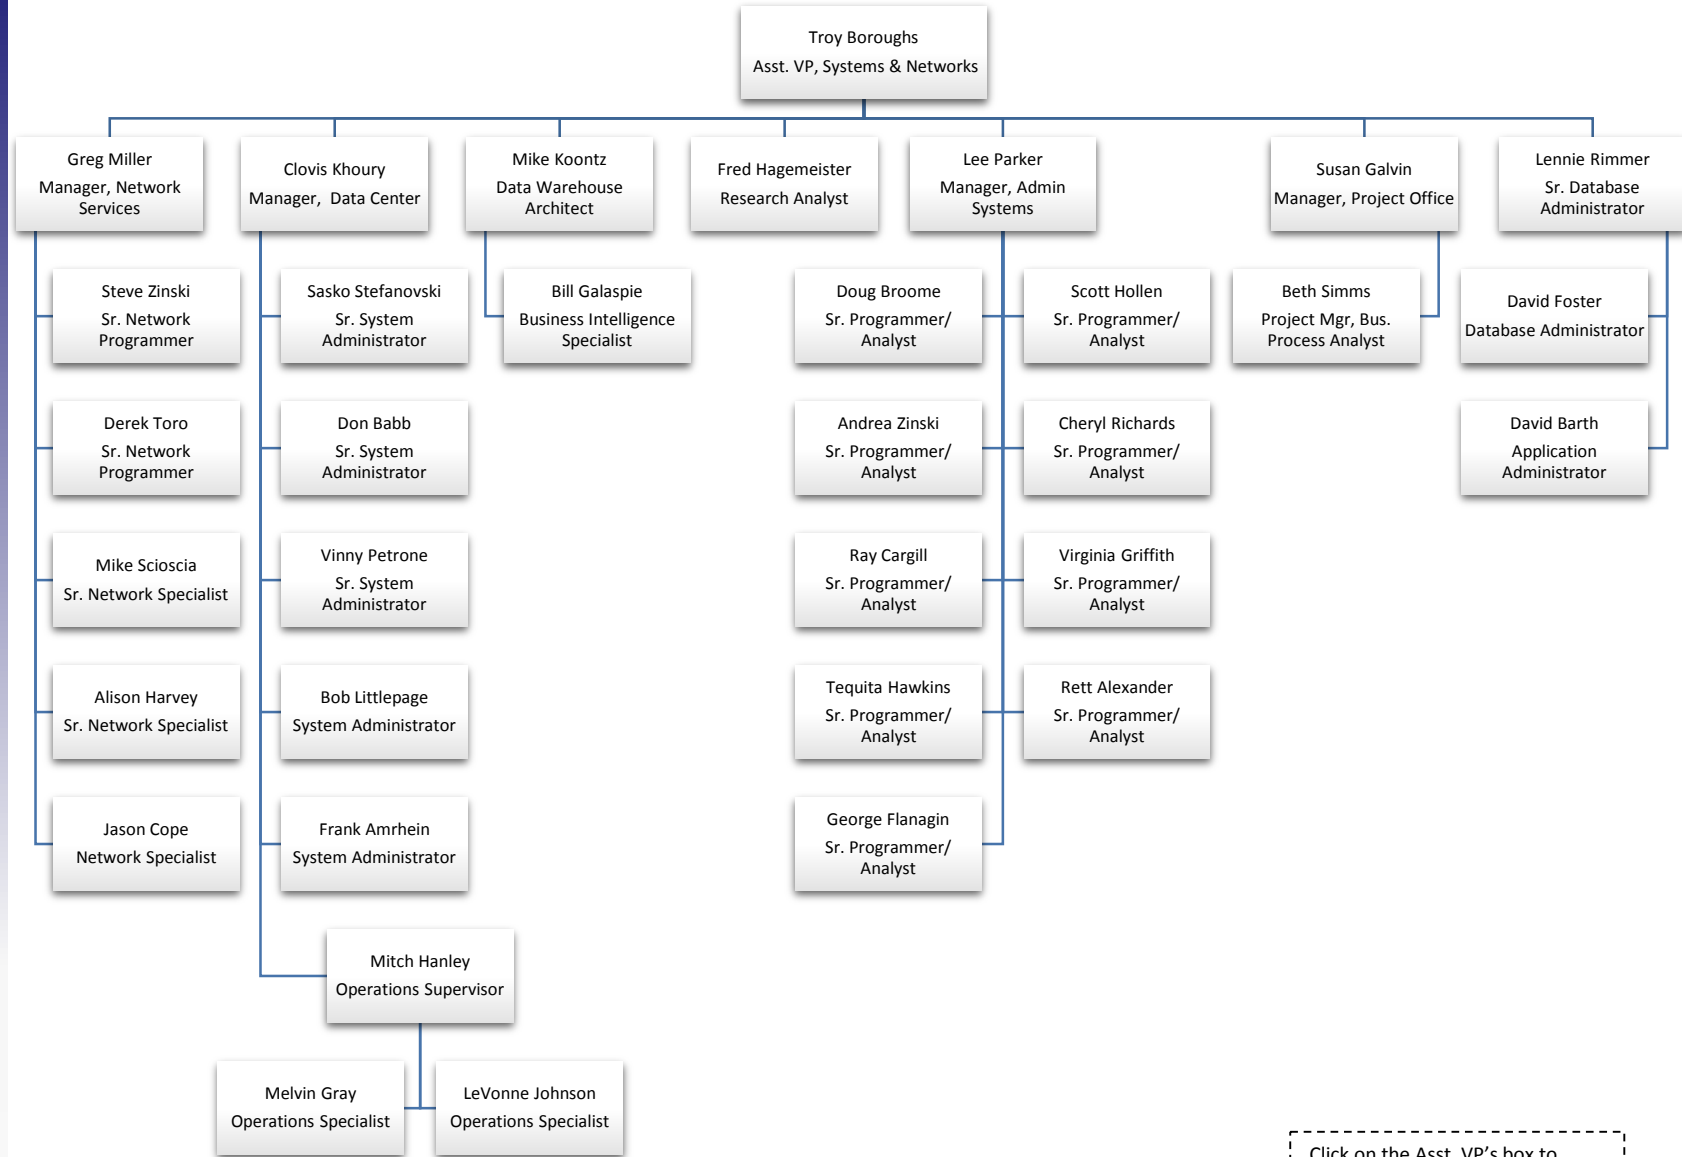

INFORMATION SERVICES

Department Organizational Chart

Click on the Asst. VP/Director's
box to see the department chart.

INFORMATION SERVICES

Telecommunications, Media Support & User Services

Click on the Asst. VP's box to return to the top of the chart.

INFORMATION SERVICES

Systems and Networks

Click on the Asst. VP's box to return to the top of the chart.

INFORMATION SERVICES

Web Services

Click on the Director's box to return to the top of the chart.