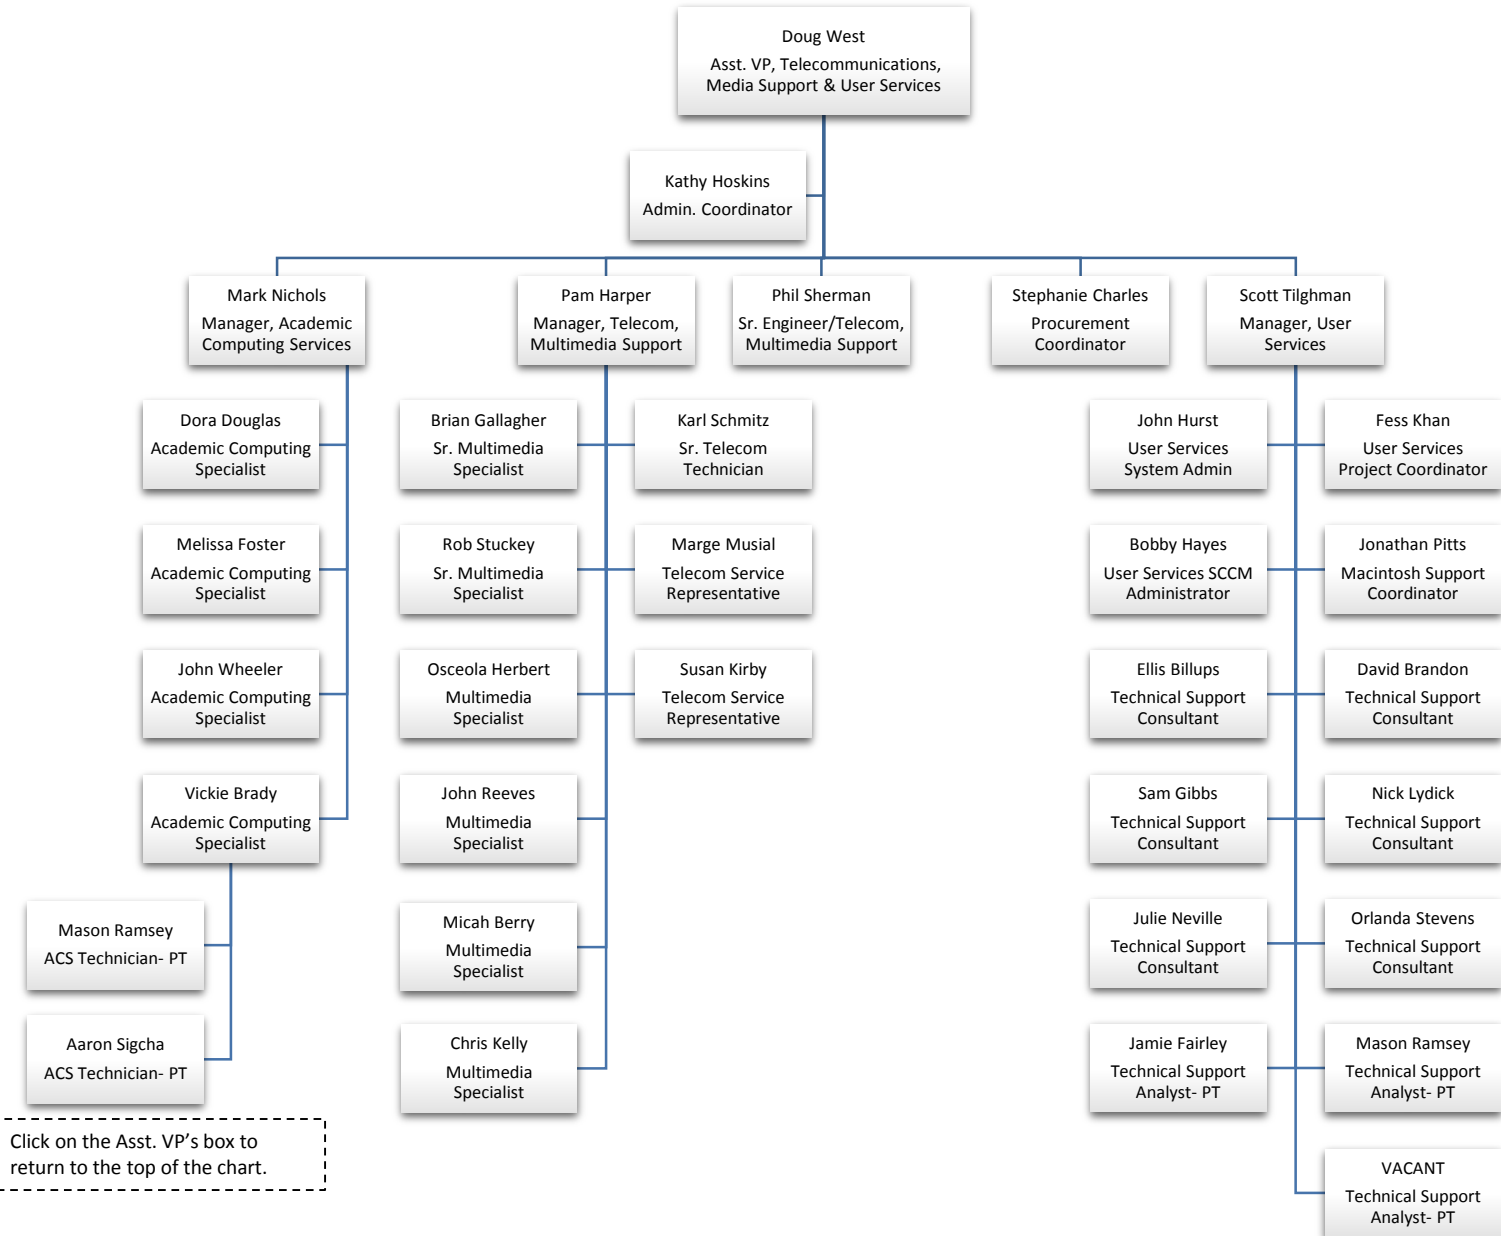

INFORMATION SERVICES

Department Organizational Chart

Click on the Asst. VP/Director's
box to see the department chart.

INFORMATION SERVICES

Telecommunications, Media Support & User Services

Click on the Asst. VP's box to return to the top of the chart.

INFORMATION SERVICES

Systems and Networks

Click on the Asst. VP's box to return to the top of the chart.

INFORMATION SERVICES

Web Services

Click on the Director's box to return to the top of the chart.